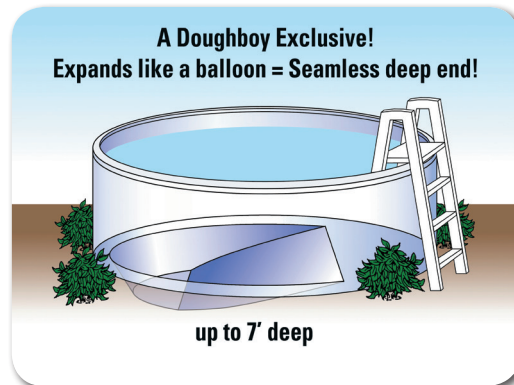

A Size For Any Backyard

An excellent assortment of pool sizes to perfectly match your backyard.

Round	Oval
12' • 16'	20' x 12' • 24' x 12'
18' • 21'	28' x 12' • 32' x 12'
24' • 28'	24' x 16' • 28' x 16'
	32' x 16' • 34' x 18'
	38' x 18' • 41' x 21'

By special order: 40' x 16' and 44' x 12'

IMPORTANT: The "No Diving" and other Warning signage provided must be installed on each pool as indicated in the instructions provided.

NOTE: In some photos of the pools in the brochure (or web site), the "No Diving" and other Warning signage may not be visible, such Warning Signage must be installed as indicated in the instructions provided.

Hollowell Industries, Inc. stands behind every product we produce pursuant to those representations which are stated in our written warranties. Your dealer/builder/installer/contractor is an independent business and not an agent/representative or employee of Hollowell Industries, Inc. We cannot and do not accept any responsibility for any representations, statements or contracts made by any dealer/builder/installer or contractor.

Visit our website at www.doughboypools.com

Doughboy Recreational • 315 N Sebastian • West Helena, AR 72390 • 866-DOUGHBOY