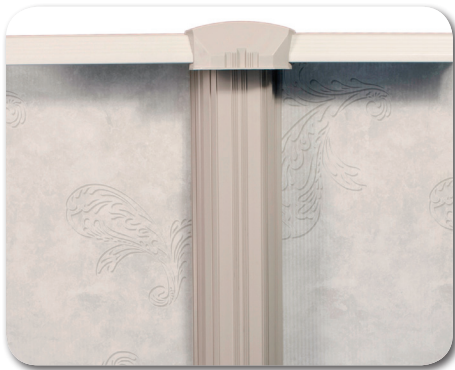

- **6" resin verticals.**
The wide verticals give this graceful pool a strong frame that features all of the beauty and benefits of resin materials.
- **Flared 6 1/2" resin top rails.**
Sleek 6 1/2" resin top rails are the perfect touch for the relaxing design of the Autumn Breeze wall.
- **Available in 52" side wall.**
- **35 year warranty on all components.**